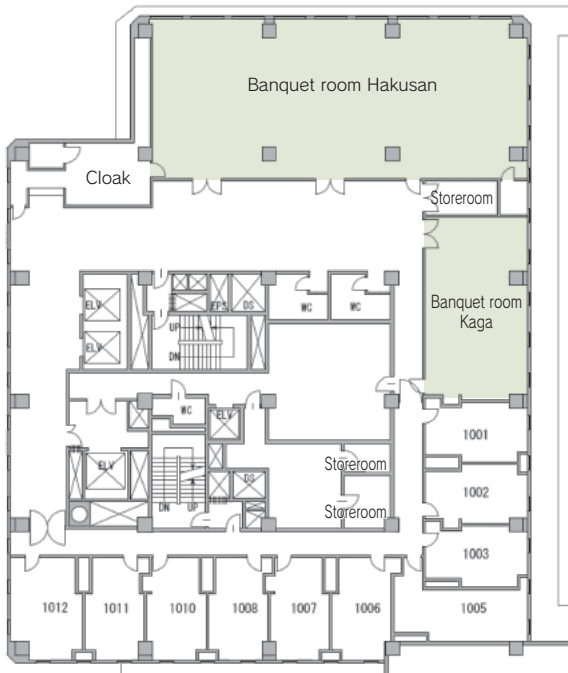

Floor plan

10F

Hakusan