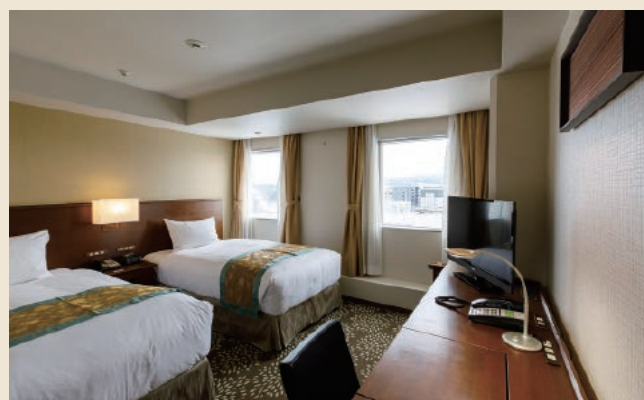

Guest room

■ Number of seats
300 seats (Top of Kanazawa)

■ Traffic access
10-min walk from JR Kanazawa Station, Kenrokuen Exit (East exit)

■ Hours
9:00am~10:00pm

■ Date to start accepting reservation
At any time

■ Accommodation
• Single room: 40
• Twin room: 46
• Double room: 8
• Other room: 7
Total 101 rooms (162 people)

■ Restaurants/Cafés
• All Day Dining "Kenroku" ...66seats
• Sichuan Cuisine "Hoh-Oh"...76seats
• Lobby Lounge "Le Ciel" ...20seats

■ Parking
620 vehicles (pay)

■ Remarks
None

■ Convention site

Site name	Floor	Area (㎡)	Width×Depth (m) (m)	Ceiling height (m)	Capacity (persons)				Remarks	
					Fixed seats	School	Theater	Seated		Buffet
Top of Kanazawa (entire room)	18	308	28.0×11.0	3.5	—	180	300	250	300	
Top of Kanazawa (3/4)	18	231	21.0×11.0	3.5	—	120	200	160	200	
Top of Kanazawa (2/4)	18	154	14.0×11.0	3.5	—	90	150	100	130	
Top of Kanazawa (1/4)	18	77	7.0×11.0	3.5	—	40	60	40	60	
Hakusan (open)	10	264	21.0×14.0	2.3	—	140	200	140	230	
Hakusan (entire room)	10	189	21.0× 9.0	2.3	—	100	120	100	150	
Hakusan (2/3)	10	117	13.0× 9.0	2.3	—	60	70	60	100	
Hakusan (1/3)	10	72	8.0× 9.0	2.3	—	30	40	30	40	
Kaga	10	50	10.0× 5.0	2.4	—	30	40	30	40	

Width × Depth and the floor area may differ depending on the shape of the room.