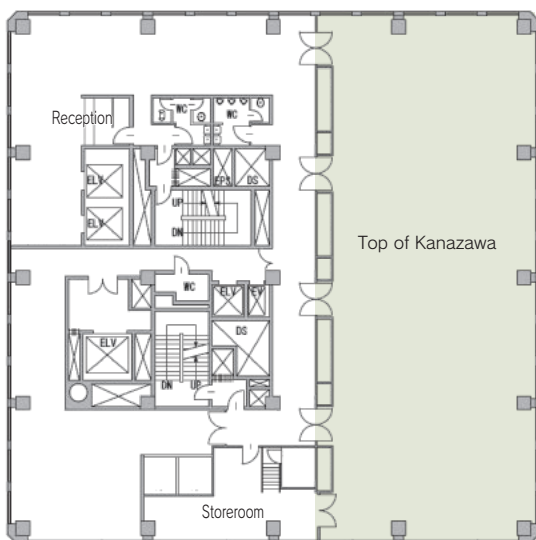

18F

Top of Kanazawa