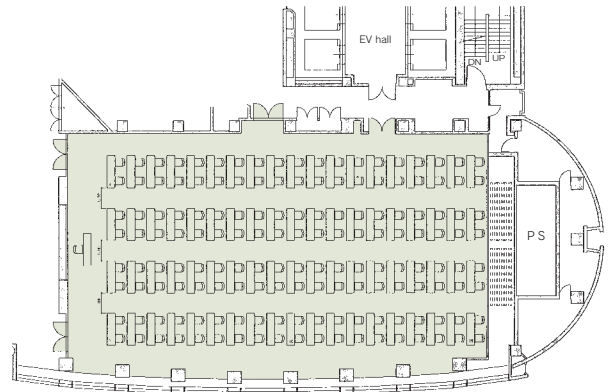

■ Accommodation
 None

■ Restaurants/Cafés
 • Café "Mori": 52 seats
 • Restaurant "Hokuto": 112 seats
 • Jojoen Kanazawa: 92 seats

■ Parking
 Provided (pay)

■ Remarks
 None

コンベンション会場

■20F

■Convention site

Site name	Floor	Area (㎡)	Width×Depth (m) (m)	Ceiling height (m)	Capacity (persons)					Remarks
					Fixed seats	School	Theater	Seated	Buffet	
Hokkoku Shimbun Bldg. 20F Hall	20	330	24.0×13.8	3.6	—	160	300	—	—	Equipped with a projector, internet available
Hall 201	20	102	9.6×10.6	3.6	—	56	80	—	—	
Hall 202	20	69	6.4×10.7	3.6	—	24	45	—	—	
Hall 203	20	85	8.0×10.6	3.6	—	36	60	—	—	

Width × Depth and the floor area may differ depending on the shape of the room.