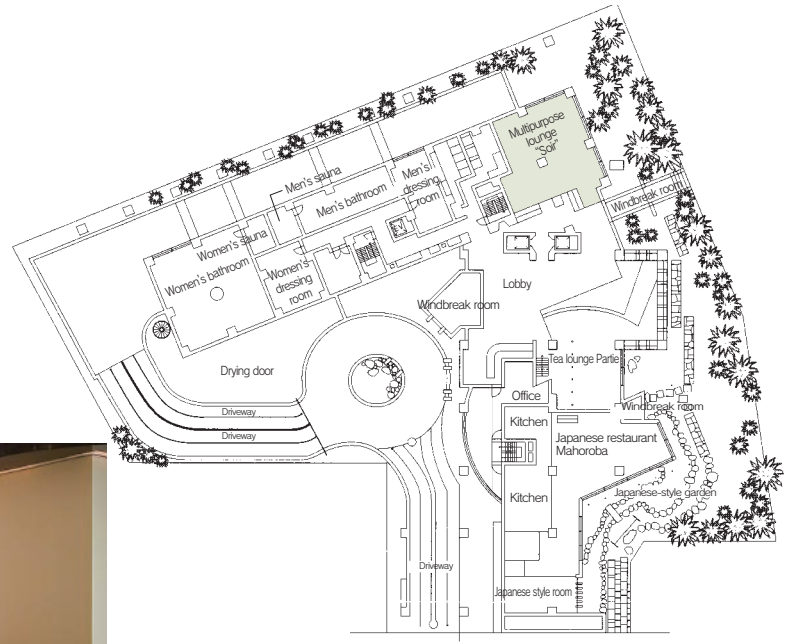

Floor plan

1F

Soir

2F